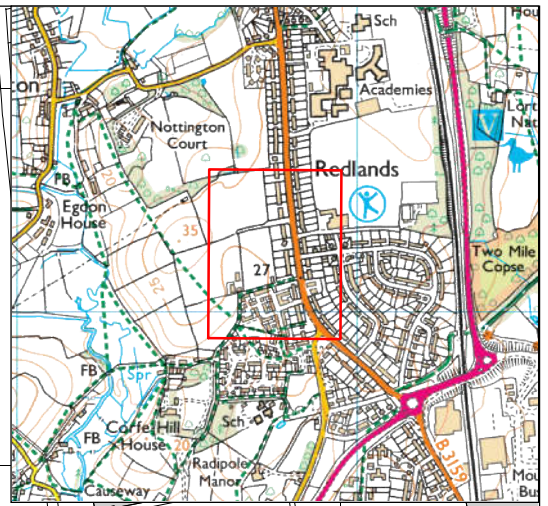

WEYMOUTH

GRID REFERENCES
A SY 668 8227
B: SY 666 8223
C SY 665 8204

KEY:
Proposed new footpath
 A B C
Definitive footpaths

WILDLIFE & COUNTRYSIDE ACT 1981
 Application to add a footpath from Dorchester Road to
 footpath 63, Weymouth at Corfe Hill Lane
THIS MAP IS NOT DEFINITIVE AND HAS NO LEGAL STATUS

Ref: T565/22/1
Date: 18/05/2022
Scale: 1:2000 at A4
Drawn by: BT
Cent X: 366,759
Cent Y: 82,171

© Crown copyright and database rights 2022
 OS 0100060963. Aerial Photography ©
 UK Perspectives 2002 & © Getmapping 2005, 2009
 & 2014, © Getmapping Plc and Bluesky International
 Limited (2017 onwards)