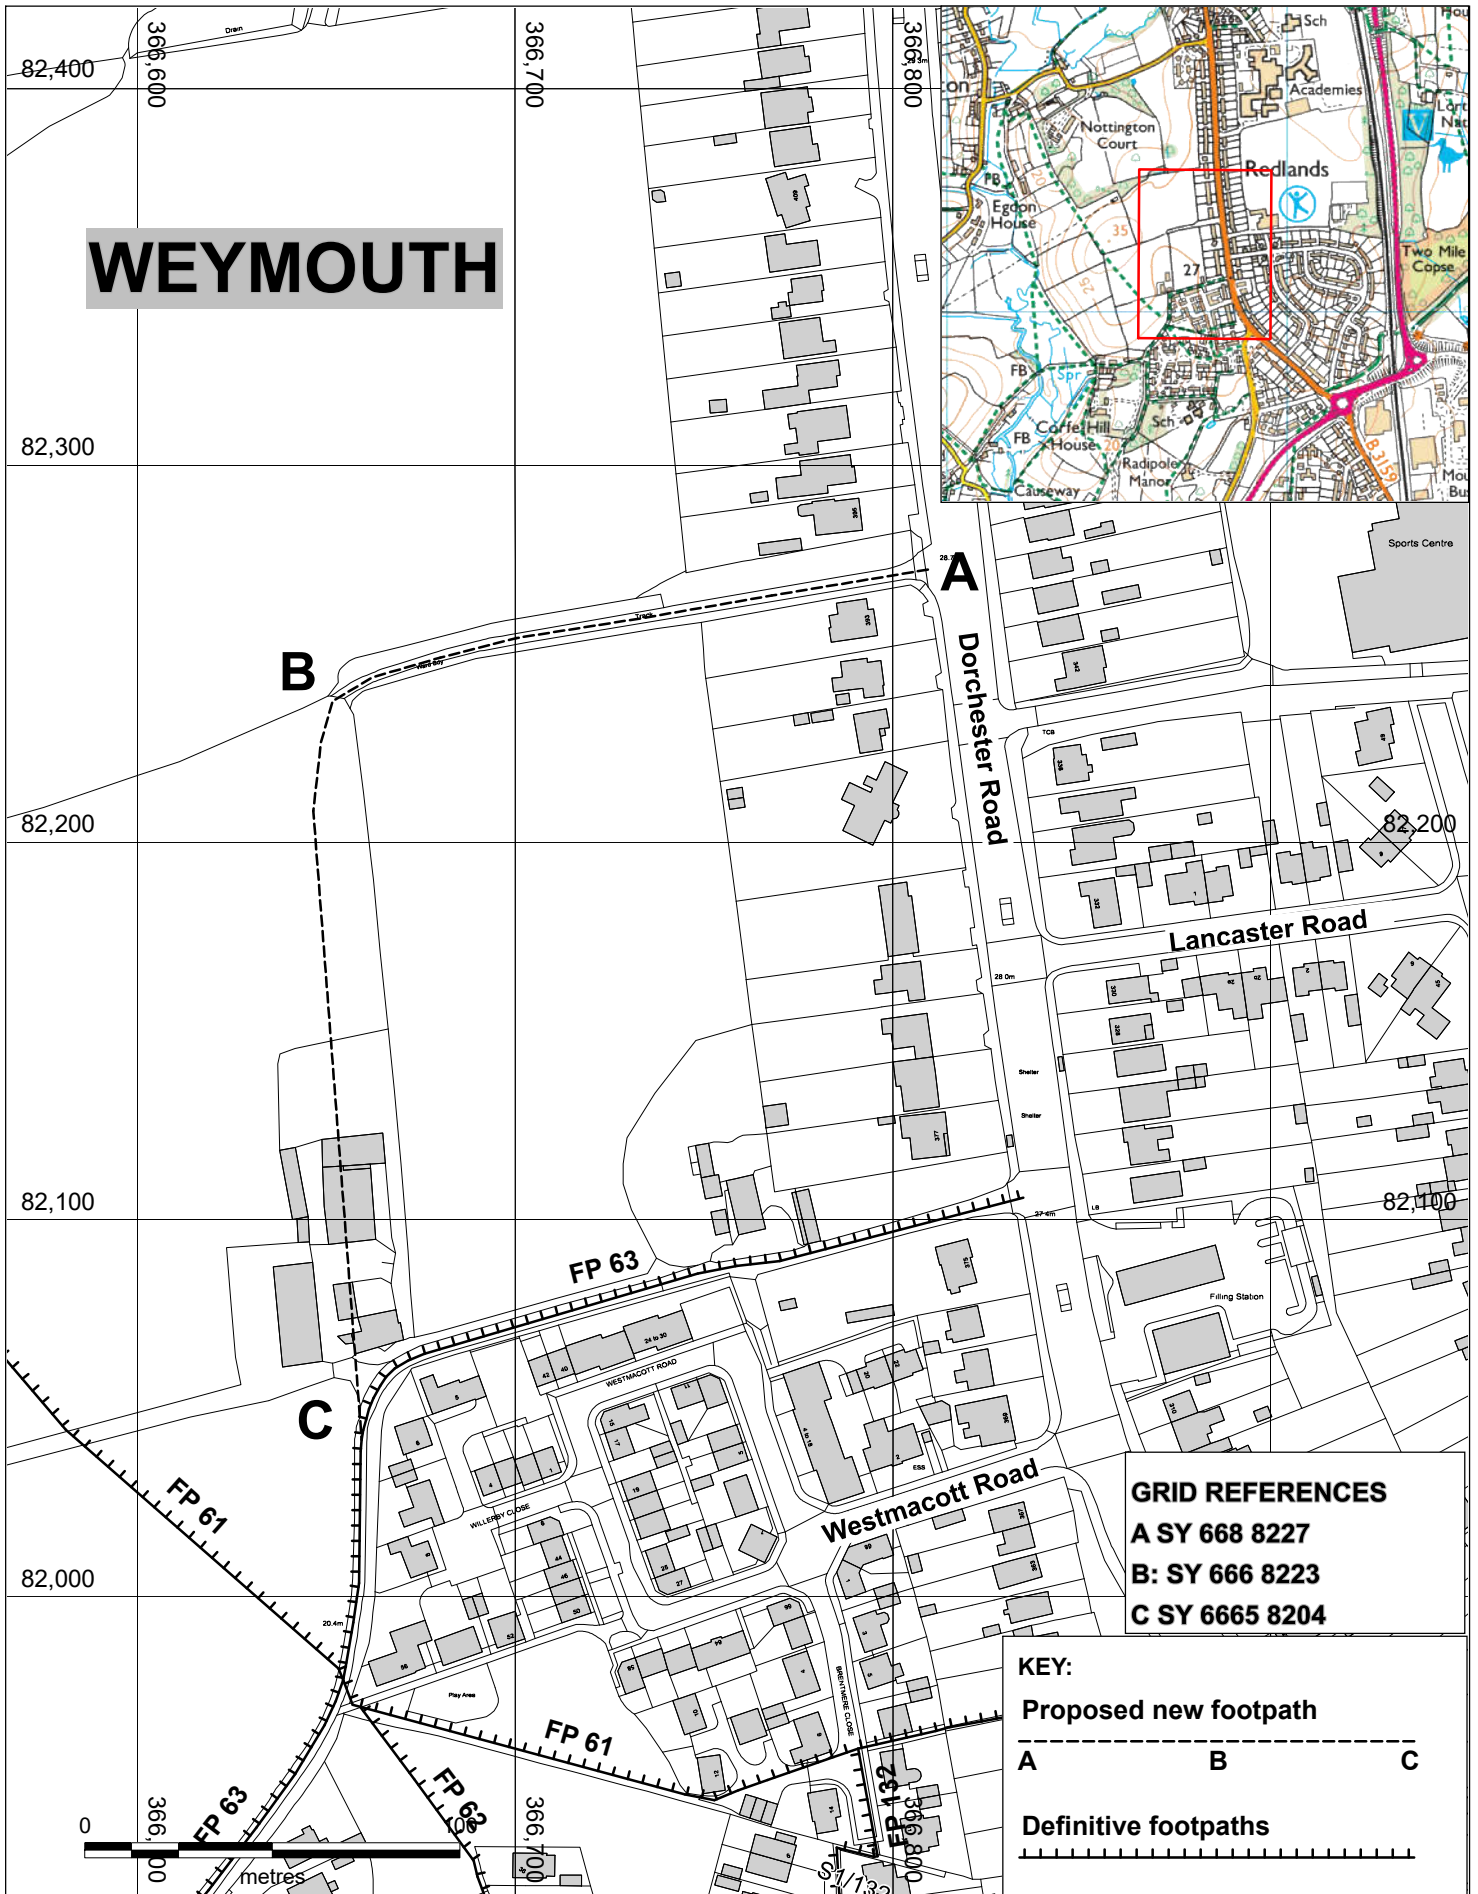

WEYMOUTH

GRID REFERENCES
A SY 668 8227
B: SY 666 8223
C SY 665 8204

KEY:
Proposed new footpath
 A B C
Definitive footpaths

WILDLIFE & COUNTRYSIDE ACT 1981
 Application to add a footpath from Dorchester Road to
 footpath 63, Weymouth at Corfe Hill Lane
THIS MAP IS NOT DEFINITIVE AND HAS NO LEGAL STATUS

Ref: T565/22/1
Date: 18/05/2022
Scale: 1:2000 at A4
Drawn by: BT
Cent X: 366,759
Cent Y: 82,171

© Crown copyright and database rights 2022
 OS 0100060963. Aerial Photography ©
 UK Perspectives 2002 & © Getmapping 2005, 2009
 & 2014, © Getmapping Plc and Bluesky International
 Limited (2017 onwards)